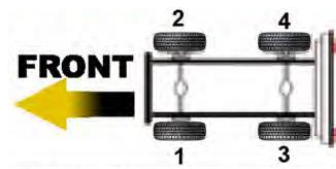

Transaxle

Remanufactured Commercial
Brake Calipers

OE NUMBERS USED FOR REFERENCE ONLY

Scan Here to Access Our Product Catalogues Online

ORION

MODEL	CALIPER TYPE	X REF 1	X REF 2	MAN X REF	SIDE	TRANSAXLE PART No
TRANSIT BUS <1998	Meritor C LISA	LRG554	68032334	68033085	1	TRX6940
		LRG555	68032335	68033086	2	TRX6945

ROR

MODEL	CALIPER TYPE	X REF 1	X REF 2	MAN X REF	SIDE	TRANSAXLE PART No
LM, TM Series	Meritor DX 195	15224837SR	DX195.52	DX195.52	1	TRX978
		15224836SR	DX195.51	DX195.51	2	TRX977
LM, TM Series 18mm Holes 2000-2002	Meritor D Duco	LRG578	68033331	68324553	1	TRX7430
		LRG579	68033332	68324554	2	TRX7435
LM, TM Series 20mm Holes 2000-2002	Meritor D Duco	LRG536	LRG652	68033073	1	TRX7420
		LRG537	LRG653	68033074	2	TRX7425
LM, TM Series 19.5" Wheels 2003 >	Meritor ELSA195	LRG702	68033360	68033360	1	TRX702
		LRG703	68033359	68033359	2	TRX703
LM, TM Series 22.5" Wheels	Meritor D ELSA2	LRG572	68033353	Cast 68324245	1	TRX9901
		LRG573	68033354	Cast 68324244	2	TRX9906
LM, TA Series 2000 - 2002	Meritor D Duco	LRG652	LRG536	68033073	1	TRX7420
		LRG653	LRG537	68033074	2	TRX7425
LM, LMC, TA Series 2008 >	Meritor ELSA225	LRG764	68034032	3263Q1343	1	TRX764
		LRG765	68034033	3263P1342	2	TRX765