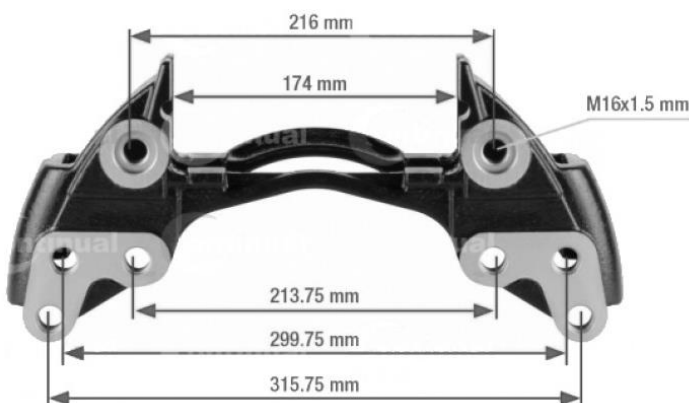

420mm TANGENTIAL

K005606 -> SN5

MAN 17.5" WHEELS

6 HOLES – M16 X 1.5

K000358 -> SN5

MERC ATEGO

17.5" WHEELS

6 HOLES – M16 X 1.5