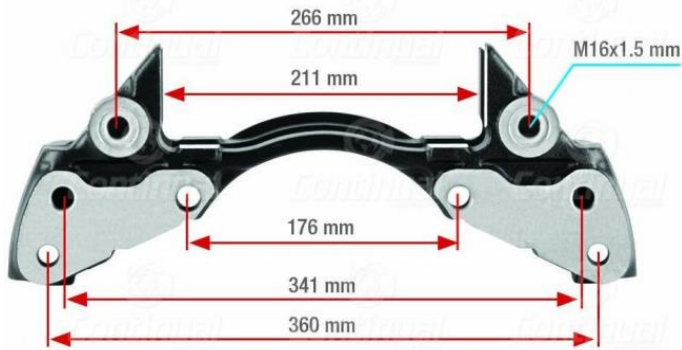

KNORR BREMSE CARRIERS