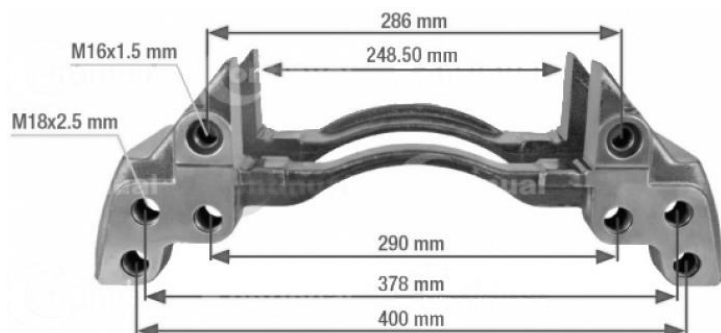

KNORR BREMSE CARRIERS

K001520 – SB7/SN7

SCANIA

6 HOLES – M20 X 2