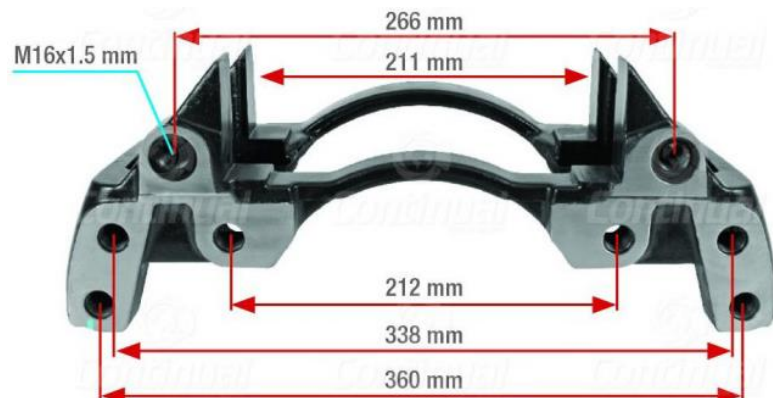

6 HOLES – M16 X 1.5

6 X COUNTERSUNK

K002979 – SB6/SN6

MAN, ERF

6 HOLES – M16 X 1.5

K001105 – SB6/SN6

BPW, SMB, GIGANT

370mm DISC