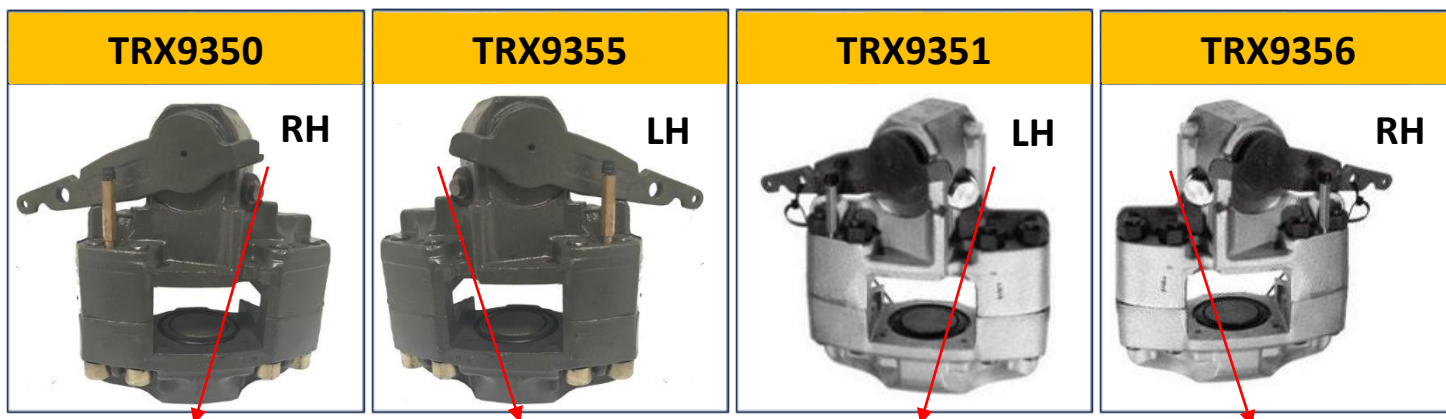

Horizontal Feed Inlet

Horizontal Feed Inlet

Vertical Feed Inlet

Vertical Feed Inlet