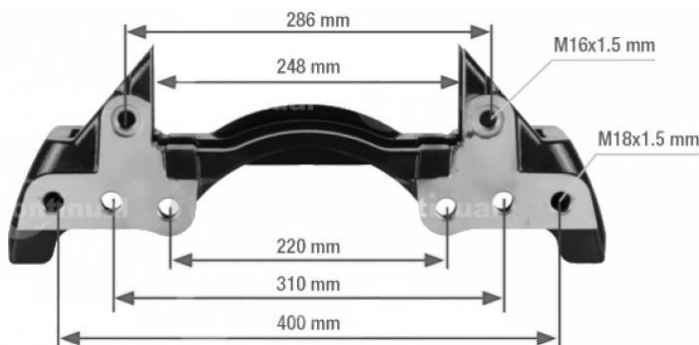

K001521 – SB7/SN7

BPW

6 HOLES – M18 X 1.5