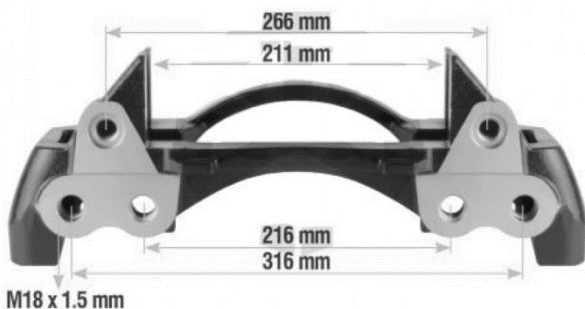

K015378 – SB6/SN6

SAF

4 HOLES – M18 X 1.5