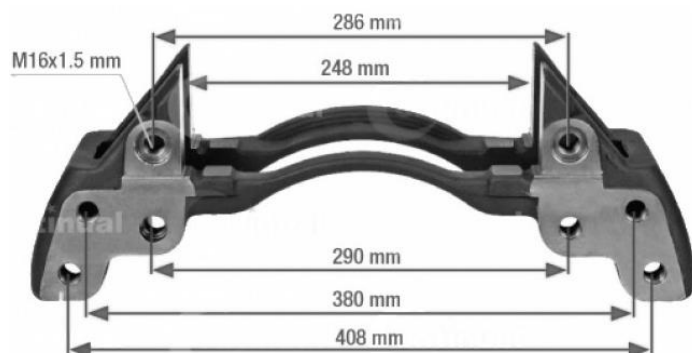

K001530 – SB7/SN7

ZF, MERCEDES

6 HOLES – M16 X 1.5

6 X COUNTERSUNK

K002979 – SB6/SN6

MAN, ERF

6 HOLES – M16 X 1.5