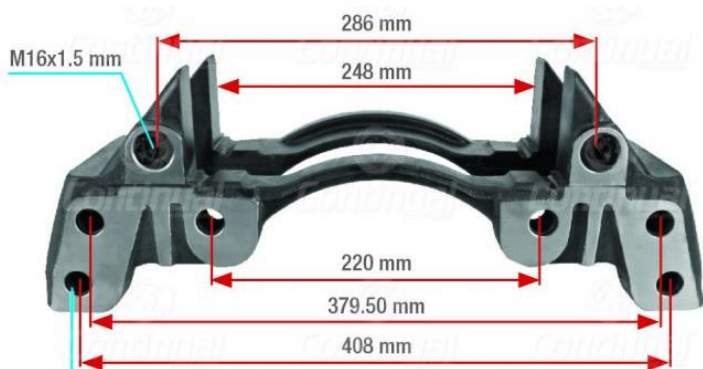

K001278 – SB7/SN7

6 HOLES – M18 X 1.5