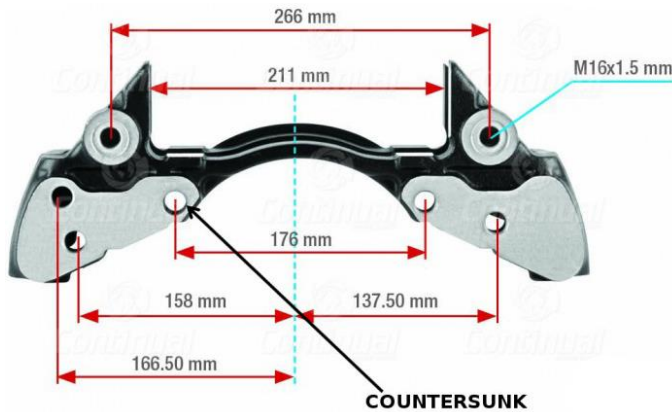

6 HOLES – M16 X 1.5

KNORR BREMSE CARRIERS

K001497 – SB6/SN6

BPW

5 HOLES – M16 X 1.5

K004206 – SB6/SN6

BPW

5 HOLES – M16 X 1.5