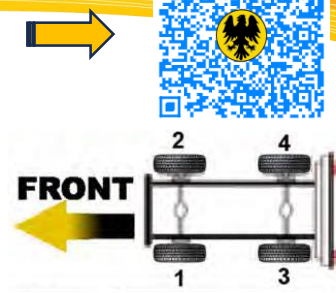

Transaxle

Remanufactured Commercial
Brake Calipers

OE NUMBERS USED FOR REFERENCE ONLY

Scan Here to Access Our Product Catalogues Online

FORD

MODEL	CALIPER TYPE	X REF 1	X REF 2	MAN X REF	SIDE	TRANSAXLE PART No
CARGO 0608 – 0815 Long Wheel Base 68mm Pistons	Meritor 2 X 68mm PISTONS	LRG500	68032256	R87DB2L322AA	1	TRX50
		LRG501	68032257	R87DB2L321AA	2	TRX51
	Meritor 2 X 68mm PISTONS	LRG602	68033327	R87DB2553BA	3	TRX62
		LRG603	68033328	R87DB2552BA	4	TRX63
CARGO 0608 – 0815 Short Wheel Base 58mm Pistons	Meritor 2 X 68mm PISTONS	LRG500	68032256	R87DB2L322AA	1	TRX50
		LRG501	68032257	R87DB2L321AA	2	TRX51
	Meritor 2 X 58mm PISTONS	LRG600	68032260	R87DB2553AA	3	TRX60
		LRG601	68032261	R87DB2552AA	4	TRX61