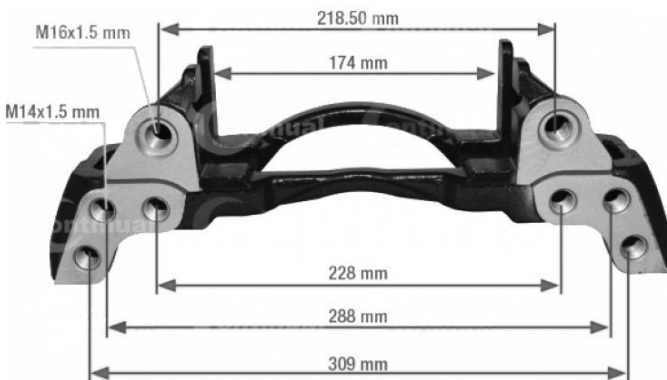

420mm TANGENTIAL

K005606 -> SN5

MAN 17.5" WHEELS

6 HOLES – M16 X 1.5

K000358 -> SN5

MERC ATEGO

17.5" WHEELS

6 HOLES – M16 X 1.5