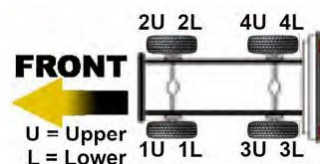

Our Mitsubishi Range Do Not Come With Carrier

Transaxle

Remanufactured Commercial
Brake Calipers

OE NUMBERS USED FOR REFERENCE ONLY

Scan Here to Access Our Product Catalogues Online

MITUBISHI FUSO/CANTER

MODEL	CALIPER TYPE	X REF 1	X REF 2	MAN X REF	SIDE	TRANSAXLE PART No
FE85P / FE84P (2005->) FE85D / FE84D / FE84B / FE85B (2008->) FRONT CALIPERS	Piston: 54mm Port: 10x1mm Pad: 10x.12650	ADC44867	ADC448509	MK500492	1U	TRX74018
		ADC44876	ADC448516	MK428215	1L	TRX74016
		ADC44868	ADC448510	MK500491	2U	TRX74017
		ADC44877	ADC448517	MK428216	2L	TRX74015
FE180 REAR CALIPERS	Piston: 54mm Port: 10x1mm Pad: 10x.12650	ADC44569	ADC445515	MK356370	3U	TRX74510
		ADC44570	ADC445516	MK356372	3L	TRX74512
		ADC44583	ADC445523	MK428218	4U	TRX74509
		ADC44571	ADC445517	MK356371	4L	TRX74511