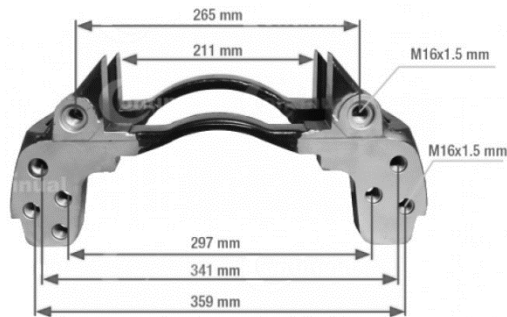

OE NUMBERS USED FOR REFERENCE ONLY

Scan Here to Access Our Product Catalogues Online

KNORR BREMSE CARRIERS

K004679 – SB6/SN6

BPW 370mm DISC

4 HOLES – M16 X 1.5

K002313 – SB6/SN6

IVECO