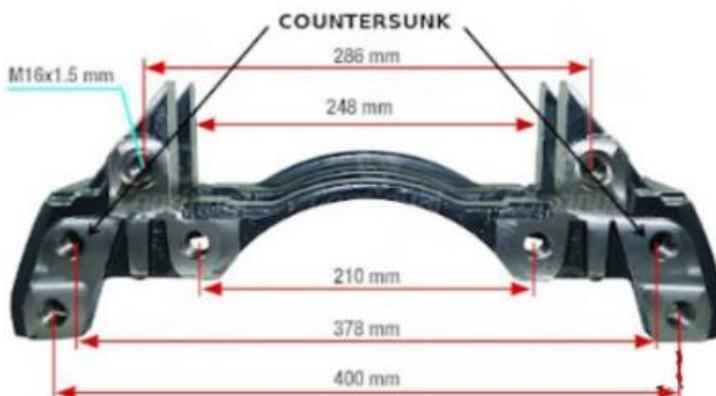

4 HOLES – M20 X 1.5

K000026 – SB7/SN7

EVOBUS, GIGANT

SAF & ZF

6 HOLES – M16 X 1.5

KNORR BREMSE CARRIERS

K004680 – SB7/SN7

BPW