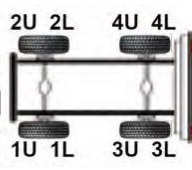

Transaxle

Remanufactured Commercial
Brake Calipers

OE NUMBERS USED FOR REFERENCE ONLY

Scan Here to Access Our Product Catalogues Online

FRONT

U = Upper
L = Lower

MITUBISHI FUSO/CANTER

MODEL	CALIPER TYPE	X REF 1	X REF 2	MAN X REF	SIDE	TRANSAXLE PART No
FE120 / FE140 FE145/ FE145 - CREW CAB FRONT CALIPERS	Piston: 51mm Port: 10x1mm Pad: 10x.12650	ADC44865	ADC448507	MK500494	1U	TRX74014
					1L	TRX74012
		ADC44866	ADC448508	MK500495	2U	TRX74013
					2L	TRX74011
FE85P / FE84P (2005->) FE85D / FE84D / FE84B / FE85B (2008->) CREW CAB REAR CALIPERS	Piston: 51mm Port: 10x1mm Pad: 10x.12650	ADC44582	ADC445522	MK428217	3U	TRX74508
					3L	TRX74505
		ADC44583	ADC445523	MK428218	4U	TRX74507
					4L	TRX74506