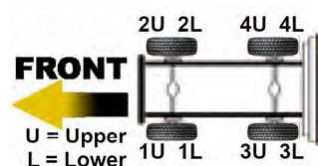

Our Mitsubishi Range Do Not Come With Carrier

Transaxle

Remanufactured Commercial
Brake Calipers

OE NUMBERS USED FOR REFERENCE ONLY

Scan Here to Access Our Product Catalogues Online

MITUBISHI FUSO/CANTER

MODEL	CALIPER TYPE	MAN X REF	SIDE	TRANSAXLE PART No
FB83B 3C15 4M42 3.5T (2005->) FRONT CALIPERS	Piston: 48mm	MK428111	1U	TRX428111
		MK428113	1L	TRX428113
		MK428114	2U	TRX428114
		MK428112	2L	TRX428112
FB631 2.8D CANTER FRONT CALIPERS	Piston: 68mm	MC894838	1	TRX44845
		MC894839	2	TRX44846
CANTER 3.0D FRONT CALIPERS	Piston: 60mm		1	TRX44847
			2	TRX44848