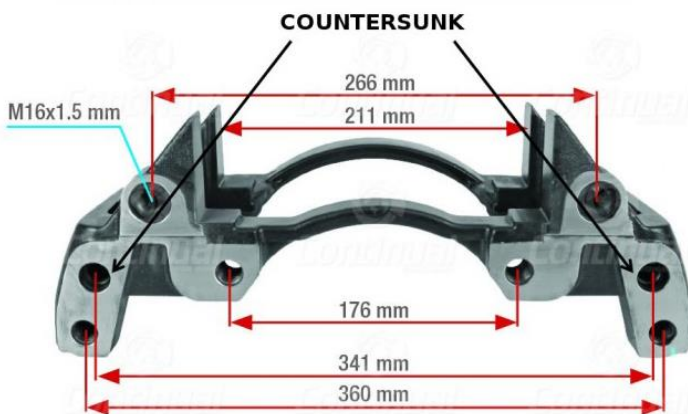

6 HOLES – M16 X 1.5

KNORR BREMSE CARRIERS

K001497 – SB6/SN6

BPW

5 HOLES – M16 X 1.5

K004206 – SB6/SN6

BPW

5 HOLES – M16 X 1.5