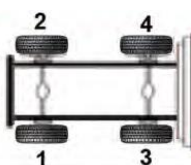

Transaxle

Remanufactured Commercial
Brake Calipers

OE NUMBERS USED FOR REFERENCE ONLY

Scan Here to Access Our Product Catalogues Online

FRONT

JCB FASTRAC

MODEL	CALIPER TYPE	X REF 1 NO PADS	X REF 2 WITH PADS	ACTUATION FLUID	SIDE	TRANSAXLE PART No
125, 135, 145, 155, 185, 1115, 1125, 1135, 2115, 2125, 2135, 2140, 2150, 2155, 2170, 3155, 3185, 3170, 3190, 3200, 3220, 3230 (Not 4WS)	Brembo 2 X Pistons (75mm Dia)	20.2802.11	20.2802.51	Brake Fluid	1	TRX2802
		20.2802.11	20.2802.51	Brake Fluid	2	TRX2802
		20.2802.31	20.2802.71	Hydraulic Oil	1	TRX2801
		20.2802.31	20.2802.71	Hydraulic Oil	2	TRX2801