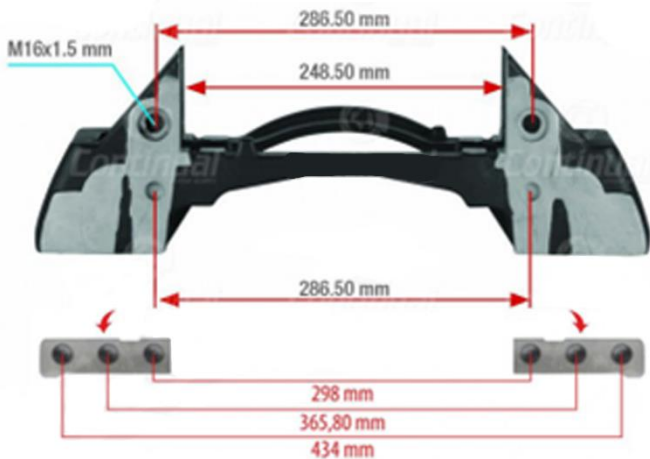

KNORR BREMSE CARRIERS

K004680 – SB7/SN7

BPW

6 HOLES – M16 X 1.5

430mm TANGENTIAL