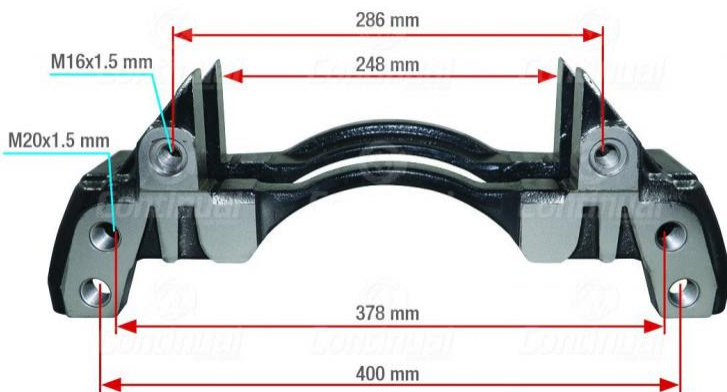

K001525 – SB7/SN7

SMB

4 HOLES – M20 X 1.5