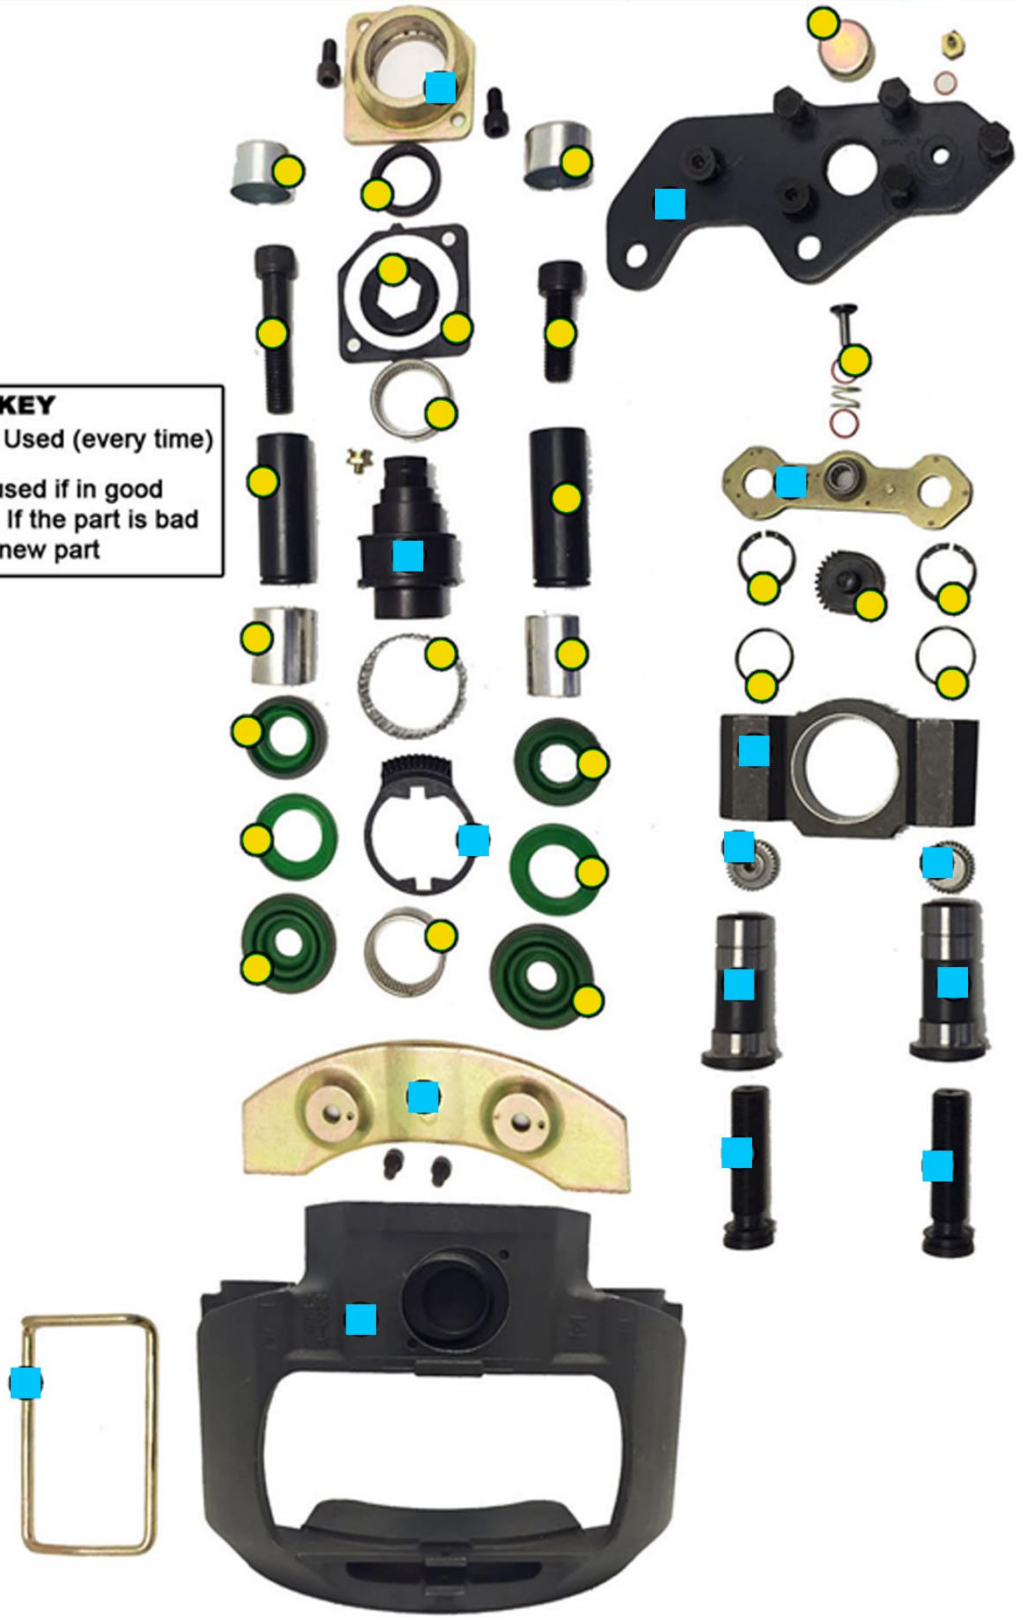

KNORR BREMSE - SB7 EXPLODED DIAGRAM

Technical Information

MERITOR DX225 EXPLODED DIAGRAM

KEY
● New Part Used (every time)
■ Old Part used if in good condition. If the part is bad we use a new part

Product Improvement