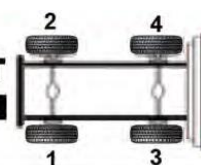

Transaxle

Remanufactured Commercial
Brake Calipers

OE NUMBERS USED FOR REFERENCE ONLY

Scan Here to Access Our Product Catalogues Online

FRONT

IRISBUS