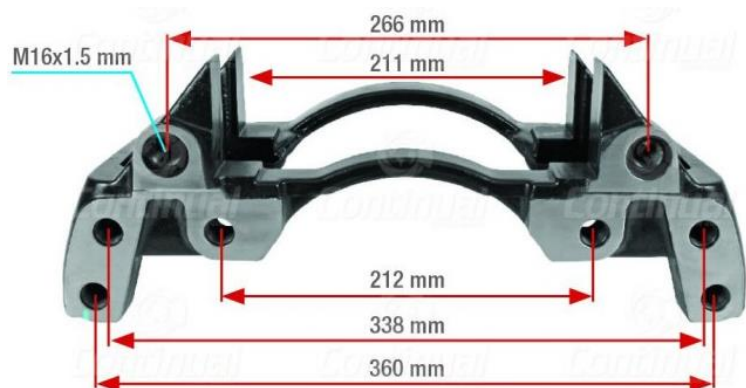

6 HOLES – M16 X 1.5

6 X COUNTERSUNK

K002979 – SB6/SN6

MAN, ERF

6 HOLES – M16 X 1.5

K001105 – SB6/SN6

BPW, SMB, GIGANT

370mm DISC