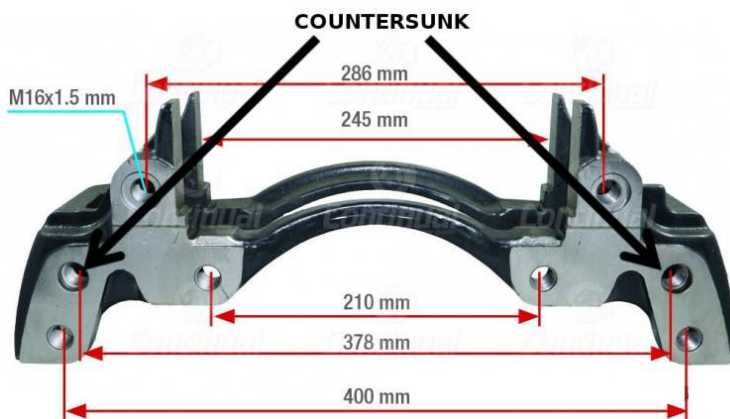

KNORR BREMSE CARRIERS

K010765 – SB7/SN7

SCANIA MK4

6 HOLES - M20 X 2.5

K046498K50 – SB7/SN7

MERCEDES

6 HOLES - M16 X 1.5

ALL HOLES COUNTERSUNK

K011479 – SB7/SN7

DAF

6 HOLES - M18 X 2

K001510 - SB7/SN7

IVECO

6 HOLES - M20 X 1.5