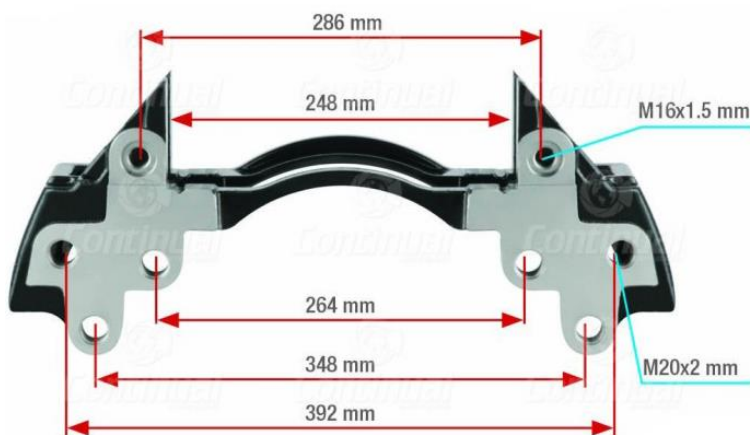

K001510 - SB7/SN7

IVECO

6 HOLES - M20 X 1.5