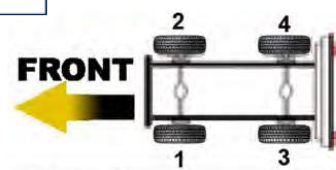

Transaxle

Remanufactured Commercial
Brake Calipers

OE NUMBERS USED FOR REFERENCE ONLY

Scan Here to Access Our Product Catalogues Online

KASBOHRER

MODEL	CALIPER TYPE	X REF 1	X REF 2	MAN X REF	SIDE	TRANSAXLE PART No
SETRA Coach	Knorr SB/SN7	K003800	SN7211RC	SN7211RC	1	TRX7211RC
		K003799	SN7201RC	SN7201RC	2	TRX7201RC
		K003800	SN7211RC	SN7211RC	3	TRX7211RC
		K003799	SN7201RC	SN7201RC	4	TRX7201RC
S415	Meritor D3	LRG528	LRG562	8285388	1	TRX8582
		LRG529	LRG563	8285389	2	TRX8587
SETRA CITY BUS S215HDH S215NR S300NC S315HD	Knorr SB/SN7	K002798	SB7432RC	SB7432RC	1	TRX7432RC
		K002797	SB7422RC	SB7422RC	2	TRX7422RC

LECINENA

MODEL	CALIPER TYPE	X REF 1	X REF 2	MAN X REF	SIDE	TRANSAXLE PART No
LECINENA Axle 19.5" wheels >01/1998	Knorr SB/SN6	K013174	SN6580RC	412017	1	TRX6580RC
		K013173	SN6570RC	412018	2	TRX6570RC
LECINENA Axle 22.5" wheels >01/1998	Knorr SB/SN7	K003804	SN7196RC	412023	1	TRX7196RC
		K003803	SN7186RC	412024	2	TRX7186RC