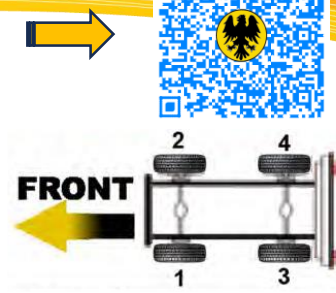

TRX121029 – Rear Pads	TRX2845	TRX2846

Transaxle

Remanufactured Commercial
Brake Calipers

OE NUMBERS USED FOR REFERENCE ONLY

Scan Here to Access Our Product Catalogues Online

KASBOHRER

MODEL	CALIPER TYPE	X REF 1	X REF 2	MAN X REF	SIDE	TRANSAXLE PART No
SETRA Coach	Knorr SB/SN7	K003800	SN7211RC	SN7211RC	1	TRX7211RC
		K003799	SN7201RC	SN7201RC	2	TRX7201RC
		K003800	SN7211RC	SN7211RC	3	TRX7211RC
		K003799	SN7201RC	SN7201RC	4	TRX7201RC
S415	Meritor D3	LRG528	LRG562	8285388	1	TRX8582
		LRG529	LRG563	8285389	2	TRX8587
SETRA CITY BUS S215HDH S215NR S300NC S315HD	Knorr SB/SN7	K002798	SB7432RC	SB7432RC	1	TRX7432RC
		K002797	SB7422RC	SB7422RC	2	TRX7422RC